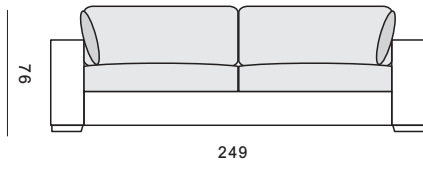

allardyce sofa bed

allardyce sofa bed

EXTRA LARGE

LARGE

MEDIUM

SMALL

CHAIR

Product Description

An English designed and made (in Long Eaton) upholstery selection showcasing a range of modern designs. This range is offered in hardwood frames and standard sizes, in any fabric or leather. Can be made as a sofa bed (depth 97cm only). As the pieces are individually made they can be altered to your bespoke specification. Simple, stylish and comfortable - what's not to like? A small sofa starts at £1,299; a medium sofa starts at £1,399 and a large sofa starts at £1,499. The extra large sofa starts at £1,599. The matching armchair starts at £699. This model is available to purchase through our 'shop online' section.

Product Specification

Standard specification: Hardwood frame. Mesh top coil sprung unit and sprung edge. Serpentine sprung back. Feather complete base cushions. Feather back cushions. 2 x 50 cm scatter cushions, feather and 2 x 40 cm feather scatter cushions, included. Fitted cover.

Options available: Wooden feet in three colours - natural, dark polished and medium oak. Available in any fabric or leather. This model may also be purchased in a depth of 97 cm.

Options available at extra cost: Loose cover. Bolt-on arms. Bolt in two. Can be made as a sofa bed with a sprung, regular use mattress (for an extra £350) as follows: Small sofa = single mattress (approx 92cm x 180cm), medium sofa = double mattress (approx 132cm x 180cm) and large sofa = queen size mattress (approx 140cm x 180cm). The bed clearance when open is approx 140cm.