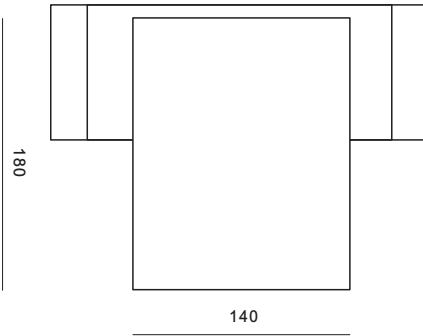

allardyce sofa bed

allardyce sofa bed

EXTRA LARGE

LARGE

MEDIUM

SMALL

CHAIR

Product Description

An English designed and made (in Long Eaton) upholstery selection showcasing a range of modern designs. This range is offered in hardwood frames and standard sizes, in any fabric or leather. Can be made as a sofa bed (depth 97cm only). As the pieces are individually made they can be altered to your bespoke specification. Simple, stylish and comfortable - what's not to like? A small sofa starts at £1,299; a medium sofa starts at £1,399 and a large sofa starts at £1,499. The extra large sofa starts at £1,599. The matching armchair starts at £699. This model is available to purchase through our 'shop online' section.

Options available: Wooden feet in three colours - natural, dark polished and medium oak. Available in any fabric or leather. This model may also be purchased in a depth of 97 cm.

Options available at extra cost: Loose cover. Bolt-on arms. Bolt in two. Can be made as a sofa bed with a sprung, regular use mattress (for an extra £350) as follows: Small sofa = single mattress (approx 92cm x 180cm), medium sofa = double mattress (approx 132cm x 180cm) and large sofa = queen size mattress (approx 140cm x 180cm). The bed clearance when open is approx 140cm.

| Type | Width | Height | Depth | Mattress size |
|------------------|-------|--------|-------|---------------|
| Extra large sofa | 249 | 76 | 104 | 140 x 180 |
| Large sofa | 224 | 76 | 104 | 140 x 180 |
| Medium sofa | 198 | 76 | 104 | 132 x 180 |
| Small sofa | 168 | 76 | 104 | 92 x 180 |
| Chair | 92 | 76 | 97 | |