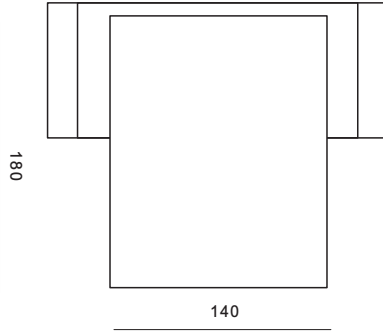

allardyce sofa bed

allardyce sofa bed

EXTRA LARGE

LARGE

MEDIUM

SMALL

CHAIR

Product Description

An English designed and made (in Long Eaton) upholstery selection showcasing a range of modern designs. This range is offered in hardwood frames and standard sizes, in any fabric or leather. Can be made as a sofa bed (depth 97cm only). As the pieces are individually made they can be altered to your bespoke specification. Simple, stylish and comfortable - what's not to like? A small sofa starts at £1,299; a medium sofa starts at £1,399 and a large sofa starts at £1,499. The extra large sofa starts at £1,599. The matching armchair starts at £699. This model is available to purchase through our 'shop online' section.

Options available: Wooden feet in three colours - natural, dark polished and medium oak. Available in any fabric or leather. This model may also be purchased in a depth of 97 cm.

Options available at extra cost: Loose cover. Bolt-on arms. Bolt in two. Can be made as a sofa bed with a sprung, regular use mattress (for an extra £350) as follows: Small sofa = single mattress (approx 92cm x 180cm), medium sofa = double mattress (approx 132cm x 180cm) and large sofa = queen size mattress (approx 140cm x 180cm). The bed clearance when open is approx 140cm.

| Type | Width | Height | Depth | Mattress size |
|------------------|-------|--------|-------|---------------|
| Extra large sofa | 249 | 76 | 104 | 140 x 180 |
| Large sofa | 224 | 76 | 104 | 140 x 180 |
| Medium sofa | 198 | 76 | 104 | 132 x 180 |
| Small sofa | 168 | 76 | 104 | 92 x 180 |
| Chair | 92 | 76 | 97 | |