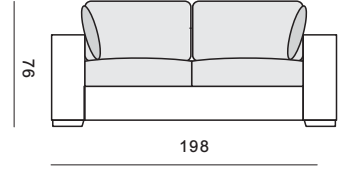

allardyce sofa bed

allardyce sofa bed

EXTRA LARGE

LARGE

MEDIUM

SMALL

CHAIR

Product Description

An English designed and made (in Long Eaton) upholstery selection showcasing a range of modern designs. This range is offered in hardwood frames and standard sizes, in any fabric or leather. Can be made as a sofa bed (depth 97cm only). As the pieces are individually made they can be altered to your bespoke specification. Simple, stylish and comfortable - what's not to like? A small sofa starts at £1,299; a medium sofa starts at £1,399 and a large sofa starts at £1,499. The extra large sofa starts at £1,599. The matching armchair starts at £699. This model is available to purchase through our 'shop online' section.

Product Specification

Standard specification: Hardwood frame. Mesh top coil sprung unit and sprung edge. Serpentine sprung back. Feather complete base cushions. Feather back cushions. 2 x 50 cm scatter cushions, feather and 2 x 40 cm feather scatter cushions, included. Fitted cover.

Options available: Wooden feet in three colours - natural, dark polished and medium oak. Available in any fabric or leather. This model may also be purchased in a depth of 97 cm.

Options available at extra cost: Loose cover. Bolt-on arms. Bolt in two. Can be made as a sofa bed with a sprung, regular use mattress (for an extra £350) as follows: Small sofa = single mattress (approx 92cm x 180cm), medium sofa = double mattress (approx 132cm x 180cm) and large sofa = queen size mattress (approx 140cm x 180cm). The bed clearance when open is approx 140cm.