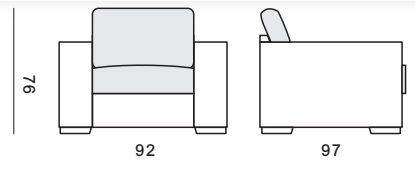

allardyce sofa bed

allardyce sofa bed

EXTRA LARGE

LARGE

MEDIUM

SMALL

CHAIR

Product Description

An English designed and made (in Long Eaton) upholstery selection showcasing a range of modern designs. This range is offered in hardwood frames and standard sizes, in any fabric or leather. Can be made as a sofa bed (depth 97cm only). As the pieces are individually made they can be altered to your bespoke specification. Simple, stylish and comfortable - what's not to like? A small sofa starts at £1,299; a medium sofa starts at £1,399 and a large sofa starts at £1,499. The extra large sofa starts at £1,599. The matching armchair starts at £699. This model is available to purchase through our 'shop online' section.

Product Specification

Standard specification: Hardwood frame. Mesh top coil sprung unit and sprung edge. Serpentine sprung back. Feather complete base cushions. Feather back cushions. 2 x 50 cm scatter cushions, feather and 2 x 40 cm feather scatter cushions, included. Fitted cover.

Options available: Wooden feet in three colours - natural, dark polished and medium oak. Available in any fabric or leather. This model may also be purchased in a depth of 97 cm.

Options available at extra cost: Loose cover. Bolt-on arms. Bolt in two. Can be made as a sofa bed with a sprung, regular use mattress (for an extra £350) as follows: Small sofa = single mattress (approx 92cm x 180cm), medium sofa = double mattress (approx 132cm x 180cm) and large sofa = queen size mattress (approx 140cm x 180cm). The bed clearance when open is approx 140cm.