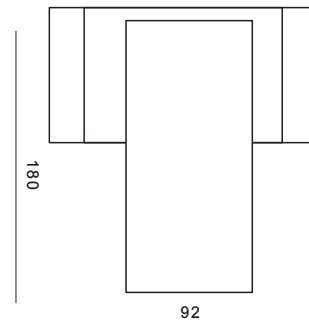

allardyce sofa bed

allardyce sofa bed

EXTRA LARGE

LARGE

MEDIUM

SMALL

CHAIR

Product Description

An English designed and made (in Long Eaton) upholstery selection showcasing a range of modern designs. This range is offered in hardwood frames and standard sizes, in any fabric or leather. Can be made as a sofa bed (depth 97cm only). As the pieces are individually made they can be altered to your bespoke specification. Simple, stylish and comfortable - what's not to like? A small sofa starts at £1,299; a medium sofa starts at £1,399 and a large sofa starts at £1,499. The extra large sofa starts at £1,599. The matching armchair starts at £699. This model is available to purchase through our 'shop online' section.

Product Specification

Standard specification: Hardwood frame. Mesh top coil sprung unit and sprung edge. Serpentine sprung back. Feather complete base cushions. Feather back cushions. 2 x 50 cm scatter cushions, feather and 2 x 40 cm feather scatter cushions, included. Fitted cover.

| Type | Width | Height | Depth | Mattress size |
|------------------|-------|--------|-------|---------------|
| Extra large sofa | 249 | 76 | 104 | 140 x 180 |
| Large sofa | 224 | 76 | 104 | 140 x 180 |
| Medium sofa | 198 | 76 | 104 | 132 x 180 |
| Small sofa | 168 | 76 | 104 | 92 x 180 |
| Chair | 92 | 76 | 97 | |