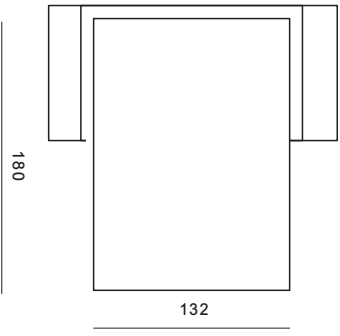

allardyce sofa bed

allardyce sofa bed

EXTRA LARGE

LARGE

MEDIUM

SMALL

CHAIR

Product Description

An English designed and made (in Long Eaton) upholstery selection showcasing a range of modern designs. This range is offered in hardwood frames and standard sizes, in any fabric or leather. Can be made as a sofa bed (depth 97cm only). As the pieces are individually made they can be altered to your bespoke specification. Simple, stylish and comfortable - what's not to like? A small sofa starts at £1,299; a medium sofa starts at £1,399 and a large sofa starts at £1,499. The extra large sofa starts at £1,599. The matching armchair starts at £699. This model is available to purchase through our 'shop online' section.

Product Specification

Standard specification: Hardwood frame. Mesh top coil sprung unit and sprung edge. Serpentine sprung back. Feather complete base cushions. Feather back cushions. 2 x 50 cm scatter cushions, feather and 2 x 40 cm feather scatter cushions, included. Fitted cover.

| Type | Width | Height | Depth | Mattress size |
|------------------|-------|--------|-------|---------------|
| Extra large sofa | 249 | 76 | 104 | 140 x 180 |
| Large sofa | 224 | 76 | 104 | 140 x 180 |
| Medium sofa | 198 | 76 | 104 | 132 x 180 |
| Small sofa | 168 | 76 | 104 | 92 x 180 |
| Chair | 92 | 76 | 97 | |