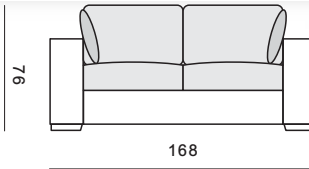

allardyce sofa bed

allardyce sofa bed

EXTRA LARGE

LARGE

MEDIUM

SMALL

CHAIR

Product Description

An English designed and made (in Long Eaton) upholstery selection showcasing a range of modern designs. This range is offered in hardwood frames and standard sizes, in any fabric or leather. Can be made as a sofa bed (depth 97cm only). As the pieces are individually made they can be altered to your bespoke specification. Simple, stylish and comfortable - what's not to like? A small sofa starts at £1,299; a medium sofa starts at £1,399 and a large sofa starts at £1,499. The extra large sofa starts at £1,599. The matching armchair starts at £699. This model is available to purchase through our 'shop online' section.

Product Specification

Standard specification: Hardwood frame. Mesh top coil sprung unit and sprung edge. Serpentine sprung back. Feather complete base cushions. Feather back cushions. 2 x 50 cm scatter cushions, feather and 2 x 40 cm feather scatter cushions, included. Fitted cover.

Options available: Wooden feet in three colours - natural, dark polished and medium oak. Available in any fabric or leather. This model may also be purchased in a depth of 97 cm.

Options available at extra cost: Loose cover. Bolt-on arms. Bolt in two. Can be made as a sofa bed with a sprung, regular use mattress (for an extra £350) as follows: Small sofa = single mattress (approx 92cm x 180cm), medium sofa = double mattress (approx 132cm x 180cm) and large sofa = queen size mattress (approx 140cm x 180cm). The bed clearance when open is approx 140cm.