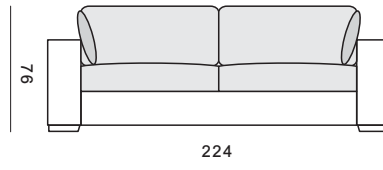

allardyce sofa bed

allardyce sofa bed

EXTRA LARGE

LARGE

MEDIUM

SMALL

CHAIR

Product Description

An English designed and made (in Long Eaton) upholstery selection showcasing a range of modern designs. This range is offered in hardwood frames and standard sizes, in any fabric or leather. Can be made as a sofa bed (depth 97cm only). As the pieces are individually made they can be altered to your bespoke specification. Simple, stylish and comfortable - what's not to like? A small sofa starts at £1,299; a medium sofa starts at £1,399 and a large sofa starts at £1,499. The extra large sofa starts at £1,599. The matching armchair starts at £699. This model is available to purchase through our 'shop online' section.

Product Specification

Standard specification: Hardwood frame. Mesh top coil sprung unit and sprung edge. Serpentine sprung back. Feather complete base cushions. Feather back cushions. 2 x 50 cm scatter cushions, feather and 2 x 40 cm feather scatter cushions, included. Fitted cover.

Options available: Wooden feet in three colours - natural, dark polished and medium oak. Available in any fabric or leather. This model may also be purchased in a depth of 97 cm.

Options available at extra cost: Loose cover. Bolt-on arms. Bolt in two. Can be made as a sofa bed with a sprung, regular use mattress (for an extra £350) as follows: Small sofa = single mattress (approx 92cm x 180cm), medium sofa = double mattress (approx 132cm x 180cm) and large sofa = queen size mattress (approx 140cm x 180cm). The bed clearance when open is approx 140cm.