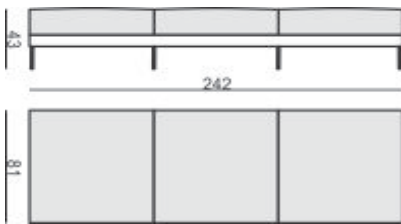

# amarantha

**footstool 80 x 60**

80x60x43

**single seat base module**

81x81x43

**double seat base module**

162x81x43

**triple seat base module**

242x81x43

**armchair**

101x91x86/43

**2 seat sofa**

182x91x86/43

**3 seat sofa**

262x91x86/43

**armrest / backrest**