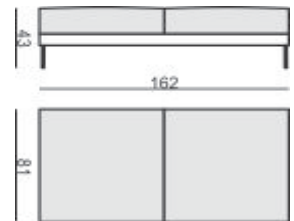

# amarantha

**footstool 80 x 60**

80x60x43

**single seat base module**

81x81x43

**double seat base module**

162x81x43

**triple seat base module**

242x81x43

**armchair**

101x91x86/43

**2 seat sofa**

182x91x86/43

**3 seat sofa**

262x91x86/43

**armrest / backrest**