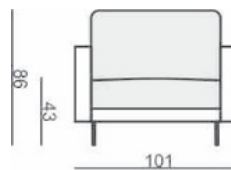

# amarantha

**footstool 80 x 60**

80x60x43

**single seat base module**

81x81x43

**double seat base module**

162x81x43

**triple seat base module**

242x81x43

**armchair**

101x91x86/43

**2 seat sofa**

182x91x86/43

**3 seat sofa**

262x91x86/43

**armrest / backrest**