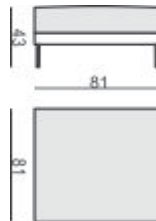

# amarantha

**footstool 80 x 60**

80x60x43

**single seat base module**

81x81x43

**double seat base module**

162x81x43

**triple seat base module**

242x81x43

**armchair**

101x91x86/43

**2 seat sofa**

182x91x86/43

**3 seat sofa**

262x91x86/43

**armrest / backrest**