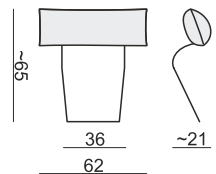

HEADREST L-62

HEADREST L-77

Product Specification

Standard specification: Down and feather wrap foam core back cushion; down and feather wrap foam core base cushion. Zig zag metal base spring system. Choice of different shaped wood or chrome legs.

Options available: Large choice of manufacturer's fabrics.

Options available at extra cost: Any fabric (customer own). Additional back or scatter cushions.

Type	Width	Height	Depth
armchair 116 cm	116	85	102
armchair 136 cm	136	85	102
sofa 187 cm	187	85	102
sofa 227 cm	227	85	102
footstool	90	44	70
77 cm headrest	77	21	65
62 cm headrest	62	21	65

please note all measurements are in centimetres