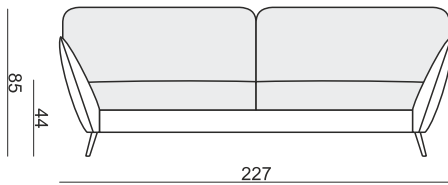

aster

ARMCHAIR

ARMCHAIR WIDE

2 SEATER

3 SEATER

FOOTSTOOL

HEADREST L-62

HEADREST L-77

Product Specification

Standard specification: Down and feather wrap foam core back cushion; down and feather wrap foam core base cushion. Zig zag metal base spring system. Choice of different shaped wood or chrome legs.

Options available: Large choice of manufacturer's fabrics.

Options available at extra cost: Any fabric (customer own). Additional back or scatter cushions.

Type	Width	Height	Depth
armchair 116 cm	116	85	102
armchair 136 cm	136	85	102
sofa 187 cm	187	85	102
sofa 227 cm	227	85	102
footstool	90	44	70
77 cm headrest	77	21	65
62 cm headrest	62	21	65

please note all measurements are in centimetres