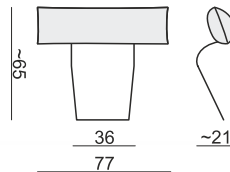

HEADREST L-62

HEADREST L-77

Product Specification

Standard specification: Down and feather wrap foam core back cushion; down and feather wrap foam core base cushion. Zig zag metal base spring system. Choice of different shaped wood or chrome legs.

Options available: Large choice of manufacturer's fabrics.

Options available at extra cost: Any fabric (customer own). Additional back or scatter cushions.

Type	Width	Height	Depth
armchair 116 cm	116	85	102
armchair 136 cm	136	85	102
sofa 187 cm	187	85	102
sofa 227 cm	227	85	102
footstool	90	44	70
77 cm headrest	77	21	65
62 cm headrest	62	21	65

please note all measurements are in centimetres