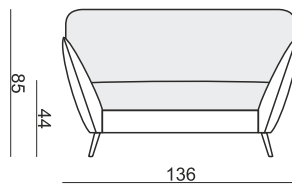

ARMCHAIR WIDE