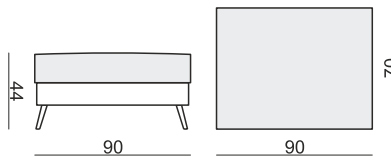

HEADREST L-62

HEADREST L-77

Product Specification

Standard specification: Down and feather wrap foam core back cushion; down and feather wrap foam core base cushion. Zig zag metal base spring system. Choice of different shaped wood or chrome legs.

Options available: Large choice of manufacturer's fabrics.

Options available at extra cost: Any fabric (customer own). Additional back or scatter cushions.

Type	Width	Height	Depth
armchair 116 cm	116	85	102
armchair 136 cm	136	85	102
sofa 187 cm	187	85	102
sofa 227 cm	227	85	102
footstool	90	44	70
77 cm headrest	77	21	65
62 cm headrest	62	21	65

please note all measurements are in centimetres