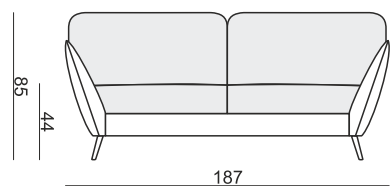

aster

ARMCHAIR

ARMCHAIR WIDE

2 SEATER

3 SEATER

FOOTSTOOL

HEADREST L-62

HEADREST L-77

Product Specification

Standard specification: Down and feather wrap foam core back cushion; down and feather wrap foam core base cushion. Zig zag metal base spring system. Choice of different shaped wood or chrome legs.

Options available: Large choice of manufacturer's fabrics.

Options available at extra cost: Any fabric (customer own). Additional back or scatter cushions.

Type	Width	Height	Depth
armchair 116 cm	116	85	102
armchair 136 cm	136	85	102
sofa 187 cm	187	85	102
sofa 227 cm	227	85	102
footstool	90	44	70
77 cm headrest	77	21	65
62 cm headrest	62	21	65

please note all measurements are in centimetres