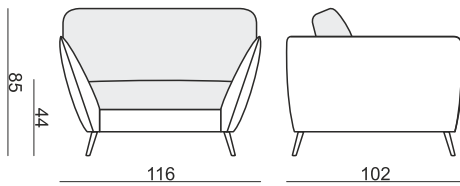

aster

ARMCHAIR

ARMCHAIR WIDE

2 SEATER

3 SEATER

FOOTSTOOL

HEADREST L-62

HEADREST L-77

Product Specification

Standard specification: Down and feather wrap foam core back cushion; down and feather wrap foam core base cushion. Zig zag metal base spring system. Choice of different shaped wood or chrome legs.

Options available: Large choice of manufacturer's fabrics.

Options available at extra cost: Any fabric (customer own). Additional back or scatter cushions.

Type	Width	Height	Depth
armchair 116 cm	116	85	102
armchair 136 cm	136	85	102
sofa 187 cm	187	85	102
sofa 227 cm	227	85	102
footstool	90	44	70
77 cm headrest	77	21	65
62 cm headrest	62	21	65

please note all measurements are in centimetres