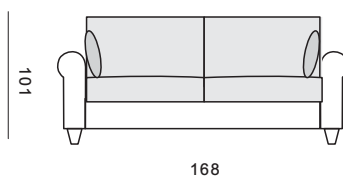

bonsall

3 SEAT SOFA

2.5 SEAT SOFA

2 SEAT SOFA

CHAIR

High quality, hand-crafted, English-made traditional sofa. Supportive and stylish "best that is British" seating.

Type	Width	Height	Depth
3 seat sofa	193	101	99
2.5 seat sofa	168	101	99
2 seat sofa	142	101	99
Chair	87	101	99

Standard specification: Hollow fibre back cushion. A hollow fibre or fibre wrapped foam base cushion. Fitted cover piped or top stitched. Choice of feet in a variety of polishes and finishes, including castors.

Options available: This model can be fully bespoke to create your own depth, height and/or width requirements for comfort and customised according to your style.

Options available at extra cost: Custom made sizes. Choice of cushions - seats and backs in feather & seats only in foam core and feather wrap. Scatter cushions.