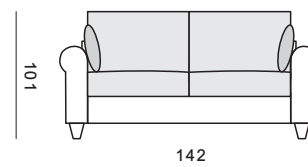

bonsall

3 SEAT SOFA

2.5 SEAT SOFA

2 SEAT SOFA

CHAIR

High quality, hand-crafted, English-made traditional sofa. Supportive and stylish "best that is British" seating.

Type	Width	Height	Depth
3 seat sofa	193	101	99
2.5 seat sofa	168	101	99
2 seat sofa	142	101	99
Chair	87	101	99

Standard specification: Hollow fibre back cushion. A hollow fibre or fibre wrapped foam base cushion. Fitted cover piped or top stitched. Choice of feet in a variety of polishes and finishes, including castors.

Options available: This model can be fully bespoke to create your own depth, height and/or width requirements for comfort and customised according to your style.

Options available at extra cost: Custom made sizes. Choice of cushions - seats and backs in feather & seats only in foam core and feather wrap. Scatter cushions.