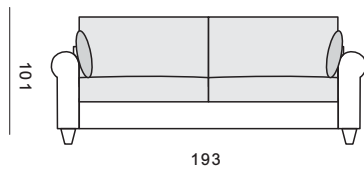

bonsall

3 SEAT SOFA

2.5 SEAT SOFA

2 SEAT SOFA

CHAIR

High quality, hand-crafted, English-made traditional sofa. Supportive and stylish "best that is British" seating.

Type	Width	Height	Depth
3 seat sofa	193	101	99
2.5 seat sofa	168	101	99
2 seat sofa	142	101	99
Chair	87	101	99

Standard specification: Hollow fibre back cushion. A hollow fibre or fibre wrapped foam base cushion. Fitted cover piped or top stitched. Choice of feet in a variety of polishes and finishes, including castors.

Options available: This model can be fully bespoke to create your own depth, height and/or width requirements for comfort and customised according to your style.

Options available at extra cost: Custom made sizes. Choice of cushions - seats and backs in feather & seats only in foam core and feather wrap. Scatter cushions.