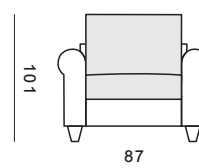

bonsall

3 SEAT SOFA

2.5 SEAT SOFA

2 SEAT SOFA

CHAIR

High quality, hand-crafted, English-made traditional sofa. Supportive and stylish "best that is British" seating.

Type	Width	Height	Depth
3 seat sofa	193	101	99
2.5 seat sofa	168	101	99
2 seat sofa	142	101	99
Chair	87	101	99

Standard specification: Hollow fibre back cushion. A hollow fibre or fibre wrapped foam base cushion. Fitted cover piped or top stitched. Choice of feet in a variety of polishes and finishes, including castors.

Options available: This model can be fully bespoke to create your own depth, height and/or width requirements for comfort and customised according to your style.

Options available at extra cost: Custom made sizes. Choice of cushions - seats and backs in feather & seats only in foam core and feather wrap. Scatter cushions.