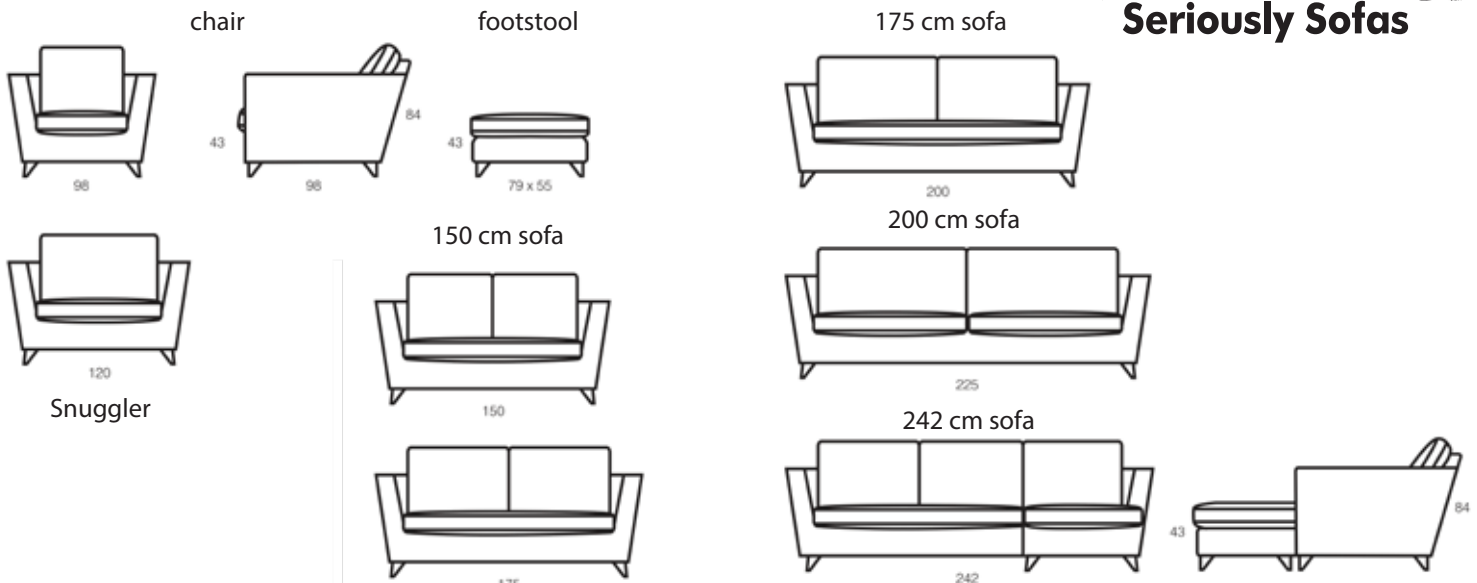

Cheshire

Cheshire

Seriously Sofas

Product Description

Handcrafted in Manchester, traditionally made but contemporary in design. The standard collection benefits from also being bespoke (widths only). Available in any fabric with a choice of polished metal or wood feet. The pieces sit with firm seat and supportive back cushions. The reversible chaise sofa may be used as either left or right hand facing, practical and flexible. The fully reversible cushions have removable covers for easy cleaning. Usually 6 weeks from ordering to delivery. Our shop display - a 242 cm wide sofa chaise in J Brown Harley stone/mink - retails at £1,400.

Product Specification

Standard specification: Hardwood frame with resin-bonded panels. Heavy duty elasticated webbing suspension. High density foam overlay to soften edges. Multi-layered Reflex foam seats and pocketed fibre backs.

Options available: Any fabric. Choice of polished metal or wood feet in natural or ebony finish.

Options available at extra cost: Bespoke widths.

Type	Width	Height	Depth	Fabric size
reversible chaise sofa	242	84	160	13.5 mts
242 cm sofa	242	84	98	12.5 mts
200 cm sofa	200	84	98	11.5 mts
175 cm sofa	175	84	98	11.5 mts
150 cm sofa	150	84	98	9.5 mts
snuggler	120	84	98	8 mts
chair	98	84	98	6 mts
footstool	79	43	55	1.5 mts

please note all measurements are in centimetres