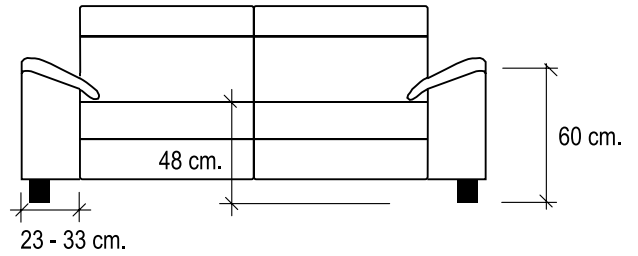

Elfredo

Elfredo

Sofa Section One Arm

113 / 103 / 93 / 83

Sofa Section Armless

90 / 80 / 70 / 60

Corner Section

105 X 105

Medium padding

Wall saver power reclining system

Reclining headrest

Removable armchair

Elfredo

Product Description

Spanish made, sectional contemporary seating available in any fabric or choice of leathers. Options include fixed or extending seating; reclining headrest. The foam base and back cushions are reasonably firm. Floor to top of the seat measures 45 cm. The sofa sections may be used with a corner, or chaise section (or both). Height given is with the headrest flat (82 cm). When fully extended it is 106 cm. We have on display 2 x 103 sofa sections to create a 206 cm wide sofa, with fixed seats, in grey fabric = £1,699.

Product Specification

Standard specification: Solid wood frame covered in polyurethane foam. Sprung seat suspension. Reclining headrest. 23 cm width arms. Chrome legs.

Options available: Any fabric - amounts stated assume plain/140 cm wide and are for the fixed seat version. Please check if ordering the extending seat as more will be required. Choice of leathers.

please note all measurements are in centimetres