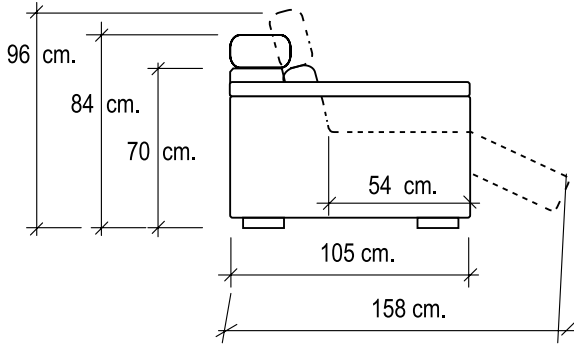

Elfredo

Elfredo

Sofa Section One Arm

113 / 103 / 93 / 83

Sofa Section Armless

90 / 80 / 70 / 60

Corner Section

105 X 105

Medium padding

Wall saver power reclining system

Reclining headrest

Removable armchair

Elfredo

Product Description

Spanish made, sectional contemporary seating available in any fabric or choice of leathers. Options include fixed or extending seating; reclining headrest. The foam base and back cushions are reasonably firm. Floor to top of the seat measures 45 cm. The sofa sections may be used with a corner, or chaise section (or both). Height given is with the headrest flat (82 cm). When fully extended it is 106 cm. We have on display 2 x 103 sofa sections to create a 206 cm wide sofa, with fixed seats, in grey fabric = £1,699.

Product Specification

Standard specification: Solid wood frame covered in polyurethane foam. Sprung seat suspension. Reclining headrest. 23 cm width arms. Chrome legs.

Options available: Any fabric - amounts stated assume plain/140 cm wide and are for the fixed seat version. Please check if ordering the extending seat as more will be required. Choice of leathers.

please note all measurements are in centimetres