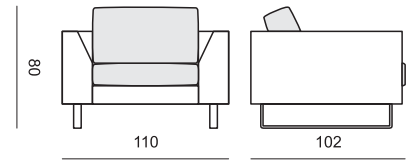

ARMCHAIR 71