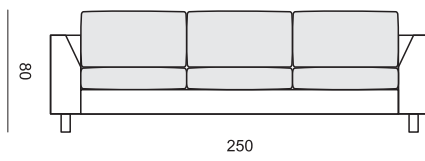

Hazel

Hazel

3XL SEATER 71

2 SEATER 71

ARMCHAIR 71

Product description

European designed and manufactured modular collection of sofas, chairs, chaises and variations on a theme. A contemporary classic offering lots of choice.

Product Specification

Standard specification: Down and feather wrap foam core back cushion; down and feather wrap foam core base cushion. Zig zag metal base spring system.

Options available: Large choice of inhouse fabrics and leathers.

Shown model: Hazel

Type	Width	Height	Depth
Armchair (91)	130	80	102
Armchair (91) with left (or right) armrest	110	80	102
Armchair (91) without armrests	90	80	102
3 seat sofa (91)	220	80	102
3 seat xl sofa without armrests	210	80	102
3 seat (91) sofa with left (or right) armrest	200	80	102
3 seat (91) sofa without armrests	180	80	102
Bench left (or right)	102	80	140
Chaise Lounge (91) with left (or right) armrest	110	80	185
Armchair (71)	110	80	102
Armchair (71) with left (or right) armrest	90	80	102
Armchair (71) without armrests	70	80	102
2 seat sofa (71)	180	80	102
2 seat sofa (71) with left (or right) armrest	160	80	102
2 seat sofa (71) without armrests	140	80	102
3 seat sofa XL (71)	250	80	102
3 seat sofa XL (71) with left (or right) armrest	230	80	102
3 seat sofa XL (71) without armrests	210	80	102
Chaise Longue 71 with left (or right) armrest	90	80	155
Corner 90 degrees	102	80	102
Corner 30 degrees	80	80	102
Footstool frame 95 x 80	95	27	80
Footstool 100 x 90	100	43	90
Footstool 90 x 70	90	43	70