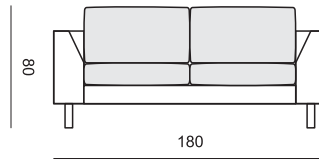

Hazel

2 SEATER 71

Product description

European designed and manufactured modular collection of sofas, chairs, chaises and variations on a theme. A contemporary classic offering lots of choice.

Product Specification

Standard specification: Down and feather wrap foam core back cushion; down and feather wrap foam core base cushion. Zig zag metal base spring system.

Options available: Large choice of inhouse fabrics and leathers.

Shown model: Hazel

Type	Width	Height	Depth
Armchair (91)	130	80	102
Armchair (91) with left (or right) armrest	110	80	102
Armchair (91) without armrests	90	80	102
3 seat sofa (91)	220	80	102
3 seat xl sofa without armrests	210	80	102
3 seat (91) sofa with left (or right) armrest	200	80	102
3 seat (91) sofa without armrests	180	80	102
Bench left (or right)	102	80	140
Chaise Lounge (91) with left (or right) armrest	110	80	185
Armchair (71)	110	80	102
Armchair (71) with left (or right) armrest	90	80	102
Armchair (71) without armrests	70	80	102
2 seat sofa (71)	180	80	102
2 seat sofa (71) with left (or right) armrest	160	80	102
2 seat sofa (71) without armrests	140	80	102
3 seat sofa XL (71)	250	80	102
3 seat sofa XL (71) with left (or right) armrest	230	80	102
3 seat sofa XL (71) without armrests	210	80	102
Chaise Longue 71 with left (or right) armrest	90	80	155
Corner 90 degrees	102	80	102
Corner 30 degrees	80	80	102
Footstool frame 95 x 80	95	27	80
Footstool 100 x 90	100	43	90
Footstool 90 x 70	90	43	70

please note all measurements are in centimetres