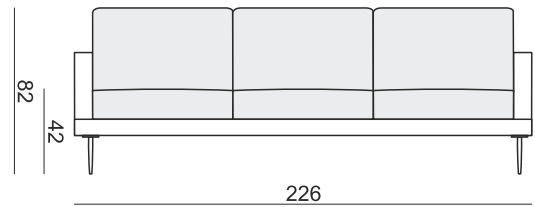

lilly

armchair 86 cm

sofa 156 cm

sofa 226 cm (2 or 3 base/back cushions)

footstool 70 x 77

www.seriouslysofas.co.uk

Product Description

European contemporary styled collection that includes an armchair, footstool, plus sofas. All available with various chaise or divan combinations (see Corner / Modular Units). Firm to the seat, with loose base and back cushions. Available in any fabric. Choice of two different chrome legs. The 2 seat sofa starts at £900 and the two 3 seat sofas start at £1,200. We have a 2 seat sofa + chaise combination (225 cm x 156 cm) in grey cotton, displayed in the shop, priced at £1,550 (starts from £1,350 depending on fabric).

Product Specification

Standard specification: Hardwood frame. Serpentine sprung. Foam base and back cushions, loose fitting. All chaise and divan arrangements may be ordered as either left hand facing or right hand facing.

Options available: Selection of fabrics from the manufacturer. Choice of 20 cm or 19 cm chrome legs. The 226 cm sofa may be purchased with either 2 base/back cushions or with 3 base/back cushions.

Options available at extra cost: May be ordered in any fabric. Fabric quantities shown are based on plain fabric 140 cm wide.

| Type | Width | Height | Depth | Fabric size |
|-------------------|-------|--------|-------|-------------|
| armchair 86 cm | 86 | 82 | 92 | 4 mts |
| sofa 156 cm | 156 | 82 | 92 | 6.1 mts |
| sofa 226 cm | 226 | 82 | 92 | 8.4 mts |
| footstool 70 x 77 | 70 | 42 | 77 | 1.7 mts |