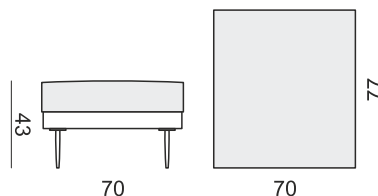

lilly

armchair 86 cm

sofa 156 cm

sofa 226 cm (2 or 3 base/back cushions)

footstool 70 x 77

www.seriouslysofas.co.uk

Product Description

European contemporary styled collection that includes an armchair, footstool, plus sofas. All available with various chaise or divan combinations (see Corner / Modular Units). Firm to the seat, with loose base and back cushions. Available in any fabric. Choice of two different chrome legs. The 2 seat sofa starts at £900 and the two 3 seat sofas start at £1,200. We have a 2 seat sofa + chaise combination (225 cm x 156 cm) in grey cotton, displayed in the shop, priced at £1,550 (starts from £1,350 depending on fabric).

Product Specification

Standard specification: Hardwood frame. Serpentine sprung. Foam base and back cushions, loose fitting. All chaise and divan arrangements may be ordered as either left hand facing or right hand facing.

| Type | Width | Height | Depth | Fabric size |
|-------------------|-------|--------|-------|-------------|
| armchair 86 cm | 86 | 82 | 92 | 4 mts |
| sofa 156 cm | 156 | 82 | 92 | 6.1 mts |
| sofa 226 cm | 226 | 82 | 92 | 8.4 mts |
| footstool 70 x 77 | 70 | 42 | 77 | 1.7 mts |

please note all measurements are in centimetres