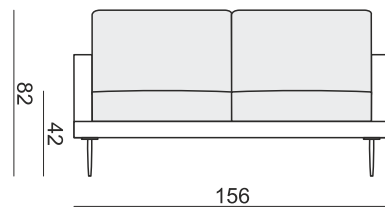

lilly

armchair 86 cm

sofa 156 cm

sofa 226 cm (2 or 3 base/back cushions)

footstool 70 x 77

www.seriouslysofas.co.uk

Product Description

European contemporary styled collection that includes an armchair, footstool, plus sofas. All available with various chaise or divan combinations (see Corner / Modular Units). Firm to the seat, with loose base and back cushions. Available in any fabric. Choice of two different chrome legs. The 2 seat sofa starts at £900 and the two 3 seat sofas start at £1,200. We have a 2 seat sofa + chaise combination (225 cm x 156 cm) in grey cotton, displayed in the shop, priced at £1,550 (starts from £1,350 depending on fabric).

Product Specification

Standard specification: Hardwood frame. Serpentine sprung. Foam base and back cushions, loose fitting. All chaise and divan arrangements may be ordered as either left hand facing or right hand facing.

Options available: Selection of fabrics from the manufacturer. Choice of 20 cm or 19 cm chrome legs. The 226 cm sofa may be purchased with either 2 base/back cushions or with 3 base/back cushions.

Options available at extra cost: May be ordered in any fabric. Fabric quantities shown are based on plain fabric 140 cm wide.

| Type | Width | Height | Depth | Fabric size |
|-------------------|-------|--------|-------|-------------|
| armchair 86 cm | 86 | 82 | 92 | 4 mts |
| sofa 156 cm | 156 | 82 | 92 | 6.1 mts |
| sofa 226 cm | 226 | 82 | 92 | 8.4 mts |
| footstool 70 x 77 | 70 | 42 | 77 | 1.7 mts |