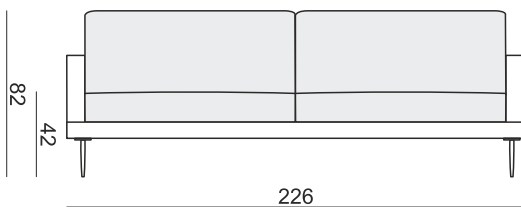

lilly

armchair 86 cm

sofa 156 cm

sofa 226 cm (2 or 3 base/back cushions)

footstool 70 x 77

www.seriouslysofas.co.uk

Product Description

European contemporary styled collection that includes an armchair, footstool, plus sofas. All available with various chaise or divan combinations (see Corner / Modular Units). Firm to the seat, with loose base and back cushions. Available in any fabric. Choice of two different chrome legs. The 2 seat sofa starts at £900 and the two 3 seat sofas start at £1,200. We have a 2 seat sofa + chaise combination (225 cm x 156 cm) in grey cotton, displayed in the shop, priced at £1,550 (starts from £1,350 depending on fabric).

Product Specification

Standard specification: Hardwood frame. Serpentine sprung. Foam base and back cushions, loose fitting. All chaise and divan arrangements may be ordered as either left hand facing or right hand facing.

Options available: Selection of fabrics from the manufacturer. Choice of 20 cm or 19 cm chrome legs. The 226 cm sofa may be purchased with either 2 base/back cushions or with 3 base/back cushions.

Options available at extra cost: May be ordered in any fabric. Fabric quantities shown are based on plain fabric 140 cm wide.

| Type | Width | Height | Depth | Fabric size |
|-------------------|-------|--------|-------|-------------|
| armchair 86 cm | 86 | 82 | 92 | 4 mts |
| sofa 156 cm | 156 | 82 | 92 | 6.1 mts |
| sofa 226 cm | 226 | 82 | 92 | 8.4 mts |
| footstool 70 x 77 | 70 | 42 | 77 | 1.7 mts |