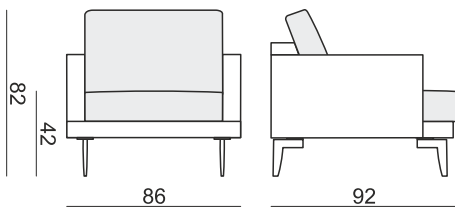

lilly

armchair 86 cm

sofa 156 cm

sofa 226 cm (2 or 3 base/back cushions)

footstool 70 x 77

www.seriouslysofas.co.uk

Product Description

European contemporary styled collection that includes an armchair, footstool, plus sofas. All available with various chaise or divan combinations (see Corner / Modular Units). Firm to the seat, with loose base and back cushions. Available in any fabric. Choice of two different chrome legs. The 2 seat sofa starts at £900 and the two 3 seat sofas start at £1,200. We have a 2 seat sofa + chaise combination (225 cm x 156 cm) in grey cotton, displayed in the shop, priced at £1,550 (starts from £1,350 depending on fabric).

Product Specification

Standard specification: Hardwood frame. Serpentine sprung. Foam base and back cushions, loose fitting. All chaise and divan arrangements may be ordered as either left hand facing or right hand facing.

| Type | Width | Height | Depth | Fabric size |
|-------------------|-------|--------|-------|-------------|
| armchair 86 cm | 86 | 82 | 92 | 4 mts |
| sofa 156 cm | 156 | 82 | 92 | 6.1 mts |
| sofa 226 cm | 226 | 82 | 92 | 8.4 mts |
| footstool 70 x 77 | 70 | 42 | 77 | 1.7 mts |

please note all measurements are in centimetres