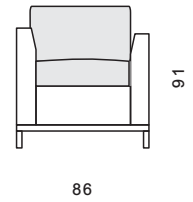

maltby curve

Product description

High quality, hand-crafted, English-made traditional sofa. Supportive and stylish "best that is British" seating. An attractive, unusual curved contemporary sofa which can be matched with its sister model "Maltby".

Standard specification:

Options available: This model can be fully bespoke to create your own depth, height and/or width requirements for comfort and customised according to your style.

Shown model: Maltby Curve

Type	Width	Height	Depth
Curved 3 seat sofa	255	91	101
Curved 2.5 seat sofa	213	91	101
Chair	86	91	98

* all measurements are in cm