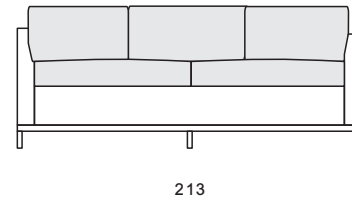

maltby curve

Product description

High quality, hand-crafted, English-made traditional sofa. Supportive and stylish "best that is British" seating. An attractive, unusual curved contemporary sofa which can be matched with its sister model "Maltby".

Standard specification:

Options available: This model can be fully bespoke to create your own depth, height and/or width requirements for comfort and customised according to your style.

Shown model: Maltby Curve

Type	Width	Height	Depth
Curved 3 seat sofa	255	91	101
Curved 2.5 seat sofa	213	91	101
Chair	86	91	98

* all measurements are in cm