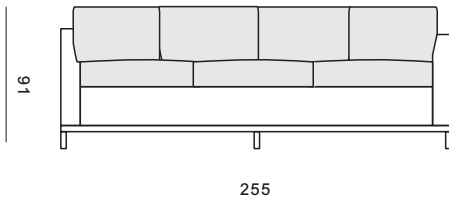

maltby curve

Product description

High quality, hand-crafted, English-made traditional sofa. Supportive and stylish "best that is British" seating. An attractive, unusual curved contemporary sofa which can be matched with its sister model "Maltby".

Standard specification:

Options available: This model can be fully bespoke to create your own depth, height and/or width requirements for comfort and customised according to your style.

Shown model: Maltby Curve

Type	Width	Height	Depth
Curved 3 seat sofa	255	91	101
Curved 2.5 seat sofa	213	91	101
Chair	86	91	98

* all measurements are in cm