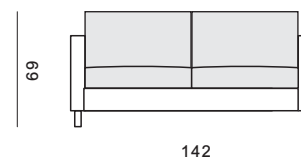

retro

4 seat sofa

3 seat sofa

2 seat sofa

Product Specification

Standard specification: Hardwood frame with a 10 year guarantee.

Options available: Three standard sizes. Choice of cushion fillings. Selection of different legs. Any fabrics.

Options available at extra cost: Bespoke sizes to meet your exact requirements.

Type	Width	Height	Depth	Fabric size
2 seat sofa	142	69	91	10 mts
3 seat sofa	175	69	91	12.5 mts
4 seat sofa	208	69	91	13.5 mts

please note all measurements are in centimetres