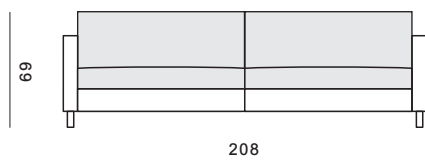

retro

4 seat sofa

3 seat sofa

2 seat sofa

Product Specification

Standard specification: Hardwood frame with a 10 year guarantee.

Options available: Three standard sizes. Choice of cushion fillings. Selection of different legs. Any fabrics.

Options available at extra cost: Bespoke sizes to meet your exact requirements.

Type	Width	Height	Depth	Fabric size
2 seat sofa	142	69	91	10 mts
3 seat sofa	175	69	91	12.5 mts
4 seat sofa	208	69	91	13.5 mts

please note all measurements are in centimetres