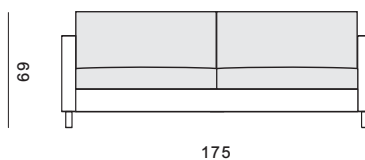

retro

4 seat sofa

3 seat sofa

2 seat sofa

Product Specification

Standard specification: Hardwood frame with a 10 year guarantee.

Options available: Three standard sizes. Choice of cushion fillings. Selection of different legs. Any fabrics.

Options available at extra cost: Bespoke sizes to meet your exact requirements.

Type	Width	Height	Depth	Fabric size
2 seat sofa	142	69	91	10 mts
3 seat sofa	175	69	91	12.5 mts
4 seat sofa	208	69	91	13.5 mts

please note all measurements are in centimetres