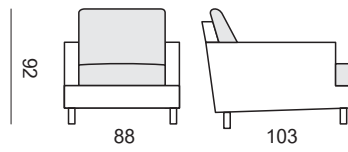

simmons

sofa chair

small sofa

medium sofa

large sofa

Product Description

Handcrafted in Nottingham this traditional sofa has a modern twist. Available in any fabric or leather, with a choice of cushion fillings. The standard sizes stated may also be modified for a 10% bespoke charge. Typically 8 to 10 weeks from ordering. Prices start at £2,200 for the small sofa, £2,300 for the medium sofa and £2,400 for the large sofa. The sofa chair starts at £1,250.

Options available at extra cost: Bespoke sizes (plus 10%). Scatter or lumbar cushions.

www.seriouslysofas.co.uk

Type	Width	Height	Depth	Fabric size
sofa chair	88	92	103	8 mts
small sofa	158	92	103	12 mts
medium sofa	183	92	103	14 mts
large sofa	198	92	103	15 mts

please note all measurements are in centimetres