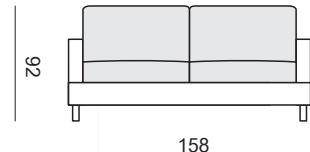

simmons

sofa chair

small sofa

medium sofa

large sofa

Product Description

Handcrafted in Nottingham this traditional sofa has a modern twist. Available in any fabric or leather, with a choice of cushion fillings. The standard sizes stated may also be modified for a 10% bespoke charge. Typically 8 to 10 weeks from ordering. Prices start at £2,200 for the small sofa, £2,300 for the medium sofa and £2,400 for the large sofa. The sofa chair starts at £1,250.

Options available at extra cost: Bespoke sizes (plus 10%). Scatter or lumbar cushions.

www.seriouslysofas.co.uk

Type	Width	Height	Depth	Fabric size
sofa chair	88	92	103	8 mts
small sofa	158	92	103	12 mts
medium sofa	183	92	103	14 mts
large sofa	198	92	103	15 mts

please note all measurements are in centimetres