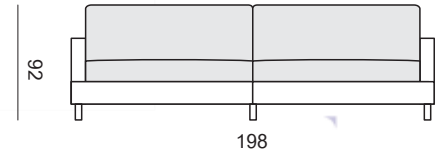

simmons

sofa chair

small sofa

medium sofa

large sofa

Product Description

Handcrafted in Nottingham this traditional sofa has a modern twist. Available in any fabric or leather, with a choice of cushion fillings. The standard sizes stated may also be modified for a 10% bespoke charge. Typically 8 to 10 weeks from ordering. Prices start at £2,200 for the small sofa, £2,300 for the medium sofa and £2,400 for the large sofa. The sofa chair starts at £1,250.

Options available at extra cost: Bespoke sizes (plus 10%). Scatter or lumbar cushions.

www.seriouslysofas.co.uk

Type	Width	Height	Depth	Fabric size
sofa chair	88	92	103	8 mts
small sofa	158	92	103	12 mts
medium sofa	183	92	103	14 mts
large sofa	198	92	103	15 mts

please note all measurements are in centimetres