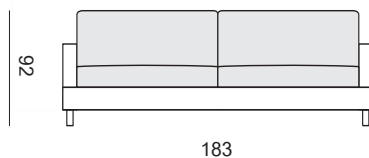

simmons

sofa chair

small sofa

medium sofa

large sofa

Product Description

Handcrafted in Nottingham this traditional sofa has a modern twist. Available in any fabric or leather, with a choice of cushion fillings. The standard sizes stated may also be modified for a 10% bespoke charge. Typically 8 to 10 weeks from ordering. Prices start at £2,200 for the small sofa, £2,300 for the medium sofa and £2,400 for the large sofa. The sofa chair starts at £1,250.

Options available at extra cost: Bespoke sizes (plus 10%). Scatter or lumbar cushions.

www.seriouslysofas.co.uk

Type	Width	Height	Depth	Fabric size
sofa chair	88	92	103	8 mts
small sofa	158	92	103	12 mts
medium sofa	183	92	103	14 mts
large sofa	198	92	103	15 mts

please note all measurements are in centimetres