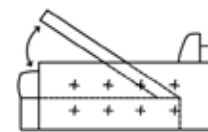

Sssiesta

Sssiesta

small straight arm sofa 160 cm

curved arm small sofa 170 cm

medium straight arm sofa 192 cm

medium curve arm sofa 202 cm

large straight arm sofa 212 cm

large curved arm sofa 222 cm

storage chaise unit 95 cm x 157 cm

small straight arm sofa with chaise 292 cm

Sssiesta

Seriously Sofas

Product Specification

Standard specification: The frame, made of pine wood and MDF, has a 10 year warranty. Webbed seats, with a 10 year guarantee. Foam seat cushions and fibre back cushions, with 3 year warranty. Black glides.