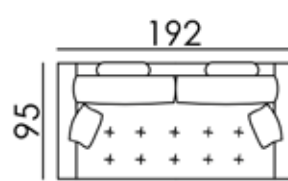

Sssiesta

Sssiesta

small straight arm sofa 160 cm

curved arm small sofa 170 cm

medium straight arm sofa 192 cm

medium curve arm sofa 202 cm

large straight arm sofa 212 cm

large curved arm sofa 222 cm

storage chaise unit 95 cm x 157 cm

small straight arm sofa with chaise 292 cm

Sssiesta

Seriously Sofas

Product Specification

Standard specification: The frame, made of pine wood and MDF, has a 10 year warranty. Webbed seats, with a 10 year guarantee. Foam seat cushions and fibre back cushions, with 3 year warranty. Black glides.

Options available at extra cost: Any fabric (which must be fire retardant treated to comply with UK fire regulations). Buttoned back cushions. Buttoned base cushions / outer arm.

Type	Width	Height	Depth
small straight arm sofa 160 cm	160	75	95
curved arm small sofa 170 cm	170	75	95
medium straight arm sofa 192 cm	192	75	95
medium curve arm sofa 202 cm	202	75	95
large straight arm sofa 212 cm	212	75	95
large curved arm sofa 222 cm	222	75	95
small straight arm sofa with chaise 292 cm	292	75	95
storage chaise unit 95 cm x 157 cm	95	75	157

please note all measurements are in centimetres