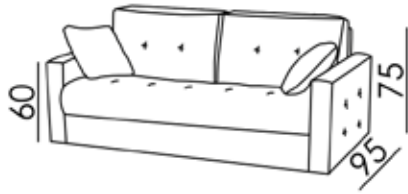

Sssiesta

Sssiesta

small straight arm sofa 160 cm

curved arm small sofa 170 cm

medium straight arm sofa 192 cm

medium curve arm sofa 202 cm

large straight arm sofa 212 cm

large curved arm sofa 222 cm

storage chaise unit 95 cm x 157 cm

small straight arm sofa with chaise 292 cm

Sssiesta

Seriously Sofas

Product Specification

Standard specification: The frame, made of pine wood and MDF, has a 10 year warranty. Webbed seats, with a 10 year guarantee. Foam seat cushions and fibre back cushions, with 3 year warranty. Black glides.

Options available at extra cost: Any fabric (which must be fire retardant treated to comply with UK fire regulations). Buttoned back cushions. Buttoned base cushions / outer arm.

Type	Width	Height	Depth
small straight arm sofa 160 cm	160	75	95
curved arm small sofa 170 cm	170	75	95
medium straight arm sofa 192 cm	192	75	95
medium curve arm sofa 202 cm	202	75	95
large straight arm sofa 212 cm	212	75	95
large curved arm sofa 222 cm	222	75	95
small straight arm sofa with chaise 292 cm	292	75	95
storage chaise unit 95 cm x 157 cm	95	75	157