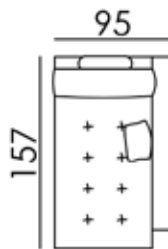

Sssiesta

Sssiesta

small straight arm sofa 160 cm

curved arm small sofa 170 cm

medium straight arm sofa 192 cm

medium curve arm sofa 202 cm

large straight arm sofa 212 cm

large curved arm sofa 222 cm

storage chaise unit 95 cm x 157 cm

small straight arm sofa with chaise 292 cm

Sssiesta

Seriously Sofas

Product Specification

Standard specification: The frame, made of pine wood and MDF, has a 10 year warranty. Webbed seats, with a 10 year guarantee. Foam seat cushions and fibre back cushions, with 3 year warranty. Black glides.

Options available at extra cost: Any fabric (which must be fire retardant treated to comply with UK fire regulations). Buttoned back cushions. Buttoned base cushions / outer arm.

Type	Width	Height	Depth
small straight arm sofa 160 cm	160	75	95
curved arm small sofa 170 cm	170	75	95
medium straight arm sofa 192 cm	192	75	95
medium curve arm sofa 202 cm	202	75	95
large straight arm sofa 212 cm	212	75	95
large curved arm sofa 222 cm	222	75	95
small straight arm sofa with chaise 292 cm	292	75	95
storage chaise unit 95 cm x 157 cm	95	75	157

please note all measurements are in centimetres