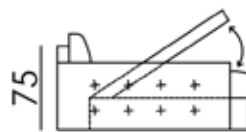

Sssiesta

Sssiesta

small straight arm sofa 160 cm

curved arm small sofa 170 cm

medium straight arm sofa 192 cm

medium curve arm sofa 202 cm

large straight arm sofa 212 cm

large curved arm sofa 222 cm

storage chaise unit 95 cm x 157 cm

small straight arm sofa with chaise 292 cm

Sssiesta

Seriously Sofas

Product Specification

Standard specification: The frame, made of pine wood and MDF, has a 10 year warranty. Webbed seats, with a 10 year guarantee. Foam seat cushions and fibre back cushions, with 3 year warranty. Black glides.