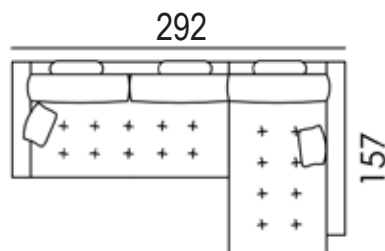

Sssiesta

Sssiesta

small straight arm sofa 160 cm

curved arm small sofa 170 cm

medium straight arm sofa 192 cm

medium curve arm sofa 202 cm

large straight arm sofa 212 cm

large curved arm sofa 222 cm

storage chaise unit 95 cm x 157 cm

small straight arm sofa with chaise 292 cm

Sssiesta

Seriously Sofas

Product Specification

Standard specification: The frame, made of pine wood and MDF, has a 10 year warranty. Webbed seats, with a 10 year guarantee. Foam seat cushions and fibre back cushions, with 3 year warranty. Black glides.

Options available at extra cost: Any fabric (which must be fire retardant treated to comply with UK fire regulations). Buttoned back cushions. Buttoned base cushions / outer arm.

Type	Width	Height	Depth
small straight arm sofa 160 cm	160	75	95
curved arm small sofa 170 cm	170	75	95
medium straight arm sofa 192 cm	192	75	95
medium curve arm sofa 202 cm	202	75	95
large straight arm sofa 212 cm	212	75	95
large curved arm sofa 222 cm	222	75	95
small straight arm sofa with chaise 292 cm	292	75	95
storage chaise unit 95 cm x 157 cm	95	75	157

please note all measurements are in centimetres