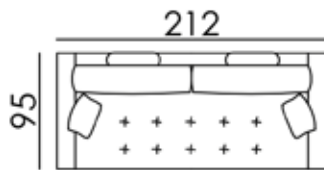

Sssiesta

Sssiesta

small straight arm sofa 160 cm

curved arm small sofa 170 cm

medium straight arm sofa 192 cm

medium curve arm sofa 202 cm

large straight arm sofa 212 cm

large curved arm sofa 222 cm

storage chaise unit 95 cm x 157 cm

small straight arm sofa with chaise 292 cm

Sssiesta

Seriously Sofas

Product Specification

Standard specification: The frame, made of pine wood and MDF, has a 10 year warranty. Webbed seats, with a 10 year guarantee. Foam seat cushions and fibre back cushions, with 3 year warranty. Black glides.

Options available at extra cost: Any fabric (which must be fire retardant treated to comply with UK fire regulations). Buttoned back cushions. Buttoned base cushions / outer arm.

Type	Width	Height	Depth
small straight arm sofa 160 cm	160	75	95
curved arm small sofa 170 cm	170	75	95
medium straight arm sofa 192 cm	192	75	95
medium curve arm sofa 202 cm	202	75	95
large straight arm sofa 212 cm	212	75	95
large curved arm sofa 222 cm	222	75	95
small straight arm sofa with chaise 292 cm	292	75	95
storage chaise unit 95 cm x 157 cm	95	75	157

please note all measurements are in centimetres