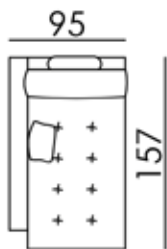

Sssiesta

Sssiesta

small straight arm sofa 160 cm

curved arm small sofa 170 cm

medium straight arm sofa 192 cm

medium curve arm sofa 202 cm

large straight arm sofa 212 cm

large curved arm sofa 222 cm

storage chaise unit 95 cm x 157 cm

small straight arm sofa with chaise 292 cm

Sssiesta

Seriously Sofas

Product Specification

Standard specification: The frame, made of pine wood and MDF, has a 10 year warranty. Webbed seats, with a 10 year guarantee. Foam seat cushions and fibre back cushions, with 3 year warranty. Black glides.

Options available at extra cost: Any fabric (which must be fire retardant treated to comply with UK fire regulations). Buttoned back cushions. Buttoned base cushions / outer arm.

Type	Width	Height	Depth
small straight arm sofa 160 cm	160	75	95
curved arm small sofa 170 cm	170	75	95
medium straight arm sofa 192 cm	192	75	95
medium curve arm sofa 202 cm	202	75	95
large straight arm sofa 212 cm	212	75	95
large curved arm sofa 222 cm	222	75	95
small straight arm sofa with chaise 292 cm	292	75	95
storage chaise unit 95 cm x 157 cm	95	75	157

please note all measurements are in centimetres