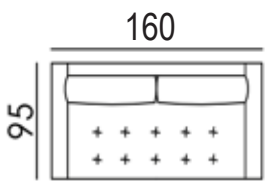

Sssiesta

Sssiesta

small straight arm sofa 160 cm

curved arm small sofa 170 cm

medium straight arm sofa 192 cm

medium curve arm sofa 202 cm

large straight arm sofa 212 cm

large curved arm sofa 222 cm

storage chaise unit 95 cm x 157 cm

small straight arm sofa with chaise 292 cm

Sssiesta

Seriously Sofas

Product Specification

Standard specification: The frame, made of pine wood and MDF, has a 10 year warranty. Webbed seats, with a 10 year guarantee. Foam seat cushions and fibre back cushions, with 3 year warranty. Black glides.

Options available at extra cost: Any fabric (which must be fire retardant treated to comply with UK fire regulations). Buttoned back cushions. Buttoned base cushions / outer arm.

Type	Width	Height	Depth
small straight arm sofa 160 cm	160	75	95
curved arm small sofa 170 cm	170	75	95
medium straight arm sofa 192 cm	192	75	95
medium curve arm sofa 202 cm	202	75	95
large straight arm sofa 212 cm	212	75	95
large curved arm sofa 222 cm	222	75	95
small straight arm sofa with chaise 292 cm	292	75	95
storage chaise unit 95 cm x 157 cm	95	75	157

please note all measurements are in centimetres