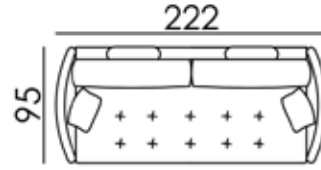

Sssiesta

Sssiesta

small straight arm sofa 160 cm

curved arm small sofa 170 cm

medium straight arm sofa 192 cm

medium curve arm sofa 202 cm

large straight arm sofa 212 cm

large curved arm sofa 222 cm

storage chaise unit 95 cm x 157 cm

small straight arm sofa with chaise 292 cm

Sssiesta

Seriously Sofas

Product Specification

Standard specification: The frame, made of pine wood and MDF, has a 10 year warranty. Webbed seats, with a 10 year guarantee. Foam seat cushions and fibre back cushions, with 3 year warranty. Black glides.

Options available at extra cost: Any fabric (which must be fire retardant treated to comply with UK fire regulations). Buttoned back cushions. Buttoned base cushions / outer arm.

Type	Width	Height	Depth
small straight arm sofa 160 cm	160	75	95
curved arm small sofa 170 cm	170	75	95
medium straight arm sofa 192 cm	192	75	95
medium curve arm sofa 202 cm	202	75	95
large straight arm sofa 212 cm	212	75	95
large curved arm sofa 222 cm	222	75	95
small straight arm sofa with chaise 292 cm	292	75	95
storage chaise unit 95 cm x 157 cm	95	75	157

please note all measurements are in centimetres