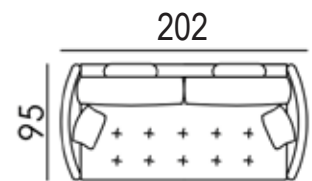

Sssiesta

Sssiesta

small straight arm sofa 160 cm

curved arm small sofa 170 cm

medium straight arm sofa 192 cm

medium curve arm sofa 202 cm

large straight arm sofa 212 cm

large curved arm sofa 222 cm

storage chaise unit 95 cm x 157 cm

small straight arm sofa with chaise 292 cm

Sssiesta

Seriously Sofas

Product Specification

Standard specification: The frame, made of pine wood and MDF, has a 10 year warranty. Webbed seats, with a 10 year guarantee. Foam seat cushions and fibre back cushions, with 3 year warranty. Black glides.

Options available at extra cost: Any fabric (which must be fire retardant treated to comply with UK fire regulations). Buttoned back cushions. Buttoned base cushions / outer arm.

Type	Width	Height	Depth
small straight arm sofa 160 cm	160	75	95
curved arm small sofa 170 cm	170	75	95
medium straight arm sofa 192 cm	192	75	95
medium curve arm sofa 202 cm	202	75	95
large straight arm sofa 212 cm	212	75	95
large curved arm sofa 222 cm	222	75	95
small straight arm sofa with chaise 292 cm	292	75	95
storage chaise unit 95 cm x 157 cm	95	75	157

please note all measurements are in centimetres