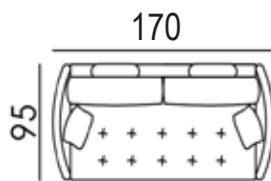

Sssiesta

Sssiesta

small straight arm sofa 160 cm

curved arm small sofa 170 cm

medium straight arm sofa 192 cm

medium curve arm sofa 202 cm

large straight arm sofa 212 cm

large curved arm sofa 222 cm

storage chaise unit 95 cm x 157 cm

small straight arm sofa with chaise 292 cm

Sssiesta

Seriously Sofas

Product Specification

Standard specification: The frame, made of pine wood and MDF, has a 10 year warranty. Webbed seats, with a 10 year guarantee. Foam seat cushions and fibre back cushions, with 3 year warranty. Black glides.

Options available at extra cost: Any fabric (which must be fire retardant treated to comply with UK fire regulations). Buttoned back cushions. Buttoned base cushions / outer arm.

Type	Width	Height	Depth
small straight arm sofa 160 cm	160	75	95
curved arm small sofa 170 cm	170	75	95
medium straight arm sofa 192 cm	192	75	95
medium curve arm sofa 202 cm	202	75	95
large straight arm sofa 212 cm	212	75	95
large curved arm sofa 222 cm	222	75	95
small straight arm sofa with chaise 292 cm	292	75	95
storage chaise unit 95 cm x 157 cm	95	75	157

please note all measurements are in centimetres