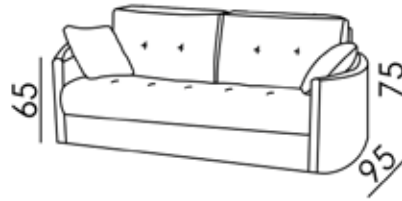

Sssiesta

Sssiesta

small straight arm sofa 160 cm

curved arm small sofa 170 cm

medium straight arm sofa 192 cm

medium curve arm sofa 202 cm

large straight arm sofa 212 cm

large curved arm sofa 222 cm

storage chaise unit 95 cm x 157 cm

small straight arm sofa with chaise 292 cm

Sssiesta

Seriously Sofas

Product Specification

Standard specification: The frame, made of pine wood and MDF, has a 10 year warranty. Webbed seats, with a 10 year guarantee. Foam seat cushions and fibre back cushions, with 3 year warranty. Black glides.

Options available at extra cost: Any fabric (which must be fire retardant treated to comply with UK fire regulations). Buttoned back cushions. Buttoned base cushions / outer arm.

Type	Width	Height	Depth
small straight arm sofa 160 cm	160	75	95
curved arm small sofa 170 cm	170	75	95
medium straight arm sofa 192 cm	192	75	95
medium curve arm sofa 202 cm	202	75	95
large straight arm sofa 212 cm	212	75	95
large curved arm sofa 222 cm	222	75	95
small straight arm sofa with chaise 292 cm	292	75	95
storage chaise unit 95 cm x 157 cm	95	75	157

please note all measurements are in centimetres