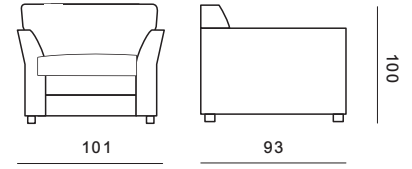

twitchell

3 SEAT SOFA BED

2.5 SEAT SOFA BED

2 SEAT SOFA BED

CHAIR

Product description

High quality, hand-crafted, English-made traditional sofa. Supportive and stylish "best that is British" seating.

Standard specification: Hollow fibre back cushion. A hollow fibre or fibre wrapped foam base cushion. Fitted cover piped or top stitched. Choice of feet in a variety of polishes and finishes.

Options available: This model can be fully bespoke to create your own depth, height and/or width requirements for comfort and customised according to your style.

Options available at extra cost: Custom made sizes. Choice of cushions - seats and backs in feather & seats only in foam core and feather wrap. Scatter cushions.

Shown model: Twitchell

Type	Width	Height	Depth
3 seat sofa	203	100	93
2.5 seat sofa	170	100	93
2 seat sofa	163	100	93
Chair	101	100	93

* all measurements are in cm