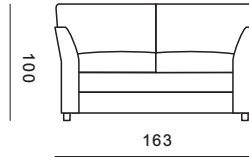

twitchell

3 SEAT SOFA BED

2.5 SEAT SOFA BED

2 SEAT SOFA BED

CHAIR

Product description

High quality, hand-crafted, English-made traditional sofa. Supportive and stylish "best that is British" seating.

Standard specification: Hollow fibre back cushion. A hollow fibre or fibre wrapped foam base cushion. Fitted cover piped or top stitched. Choice of feet in a variety of polishes and finishes.

Options available: This model can be fully bespoke to create your own depth, height and/or width requirements for comfort and customised according to your style.

Options available at extra cost: Custom made sizes. Choice of cushions - seats and backs in feather & seats only in foam core and feather wrap. Scatter cushions.

Shown model: Twitchell

Type	Width	Height	Depth
3 seat sofa	203	100	93
2.5 seat sofa	170	100	93
2 seat sofa	163	100	93
Chair	101	100	93

* all measurements are in cm