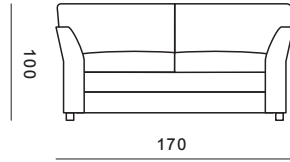

twitchell

3 SEAT SOFA BED

2.5 SEAT SOFA BED

2 SEAT SOFA BED

CHAIR

Product description

High quality, hand-crafted, English-made traditional sofa. Supportive and stylish "best that is British" seating.

Standard specification: Hollow fibre back cushion. A hollow fibre or fibre wrapped foam base cushion. Fitted cover piped or top stitched. Choice of feet in a variety of polishes and finishes.

Options available: This model can be fully bespoke to create your own depth, height and/or width requirements for comfort and customised according to your style.

Options available at extra cost: Custom made sizes. Choice of cushions - seats and backs in feather & seats only in foam core and feather wrap. Scatter cushions.

Shown model: Twitchell

Type	Width	Height	Depth
3 seat sofa	203	100	93
2.5 seat sofa	170	100	93
2 seat sofa	163	100	93
Chair	101	100	93

* all measurements are in cm