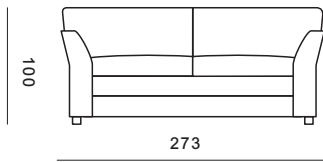

twitchell

3 SEAT SOFA BED

2.5 SEAT SOFA BED

2 SEAT SOFA BED

CHAIR

Product description

High quality, hand-crafted, English-made traditional sofa. Supportive and stylish "best that is British" seating.

Standard specification: Hollow fibre back cushion. A hollow fibre or fibre wrapped foam base cushion. Fitted cover piped or top stitched. Choice of feet in a variety of polishes and finishes.

Options available: This model can be fully bespoke to create your own depth, height and/or width requirements for comfort and customised according to your style.

Options available at extra cost: Custom made sizes. Choice of cushions - seats and backs in feather & seats only in foam core and feather wrap. Scatter cushions.

Shown model: Twitchell

Type	Width	Height	Depth
3 seat sofa	203	100	93
2.5 seat sofa	170	100	93
2 seat sofa	163	100	93
Chair	101	100	93

* all measurements are in cm