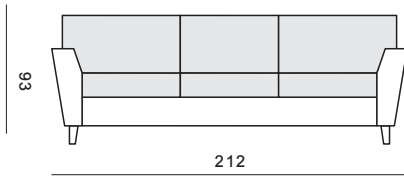

# tythe knole

**Seriously Sofas**

3 SEAT SOFA

2.5 SEAT SOFA

2 SEAT SOFA

LOVE CHAIR

CHAIR

## Product description

High quality, hand-crafted, English-made traditional sofa. Supportive and stylish "best that is British" seating.

**Standard specification:** Available in low arm or a traditional high arm. Hollow fibre back cushion. A hollow fibre or fibre wrapped foam base cushion. Fitted cover piped or top stitched. Choice of two finials. Choice of feet in a variety of polishes and finishes.

**Options available:** This model can be fully bespoke to create your own depth, height and/or width requirements for comfort and customised according to your style.

**Options available at extra cost:** Custom made sizes. Choice of cushions - seats and backs in feather & seats only in foam core and feather wrap. Scatter cushions.

**Shown model:** Tythe Knole

Type	Width	Height	Depth
3 seat sofa	212	93	95
2.5 seat sofa	187	93	95
2 seat sofa	161	93	95
Love chair	136	93	95
Chair	95	93	95

\* all measurements are in cm