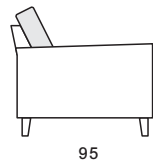

# tythe knole

**Seriously Sofas**

3 SEAT SOFA

2.5 SEAT SOFA

2 SEAT SOFA

LOVE CHAIR

CHAIR

## Product description

High quality, hand-crafted, English-made traditional sofa. Supportive and stylish "best that is British" seating.

**Standard specification:** Available in low arm or a traditional high arm. Hollow fibre back cushion. A hollow fibre or fibre wrapped foam base cushion. Fitted cover piped or top stitched. Choice of two finials. Choice of feet in a variety of polishes and finishes.

**Options available:** This model can be fully bespoke to create your own depth, height and/or width requirements for comfort and customised according to your style.

**Options available at extra cost:** Custom made sizes. Choice of cushions - seats and backs in feather & seats only in foam core and feather wrap. Scatter cushions.

**Shown model:** Tythe Knole

Type	Width	Height	Depth
3 seat sofa	212	93	95
2.5 seat sofa	187	93	95
2 seat sofa	161	93	95
Love chair	136	93	95
Chair	95	93	95

\* all measurements are in cm