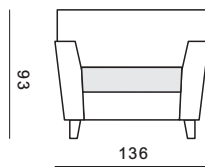

# tythe knole

**Seriously Sofas**

3 SEAT SOFA

2.5 SEAT SOFA

2 SEAT SOFA

LOVE CHAIR

CHAIR

**Options available:** This model can be fully bespoke to create your own depth, height and/or width requirements for comfort and customised according to your style.

**Options available at extra cost:** Custom made sizes. Choice of cushions - seats and backs in feather & seats only in foam core and feather wrap. Scatter cushions.

**Shown model:** Tythe Knole

Type	Width	Height	Depth
3 seat sofa	212	93	95
2.5 seat sofa	187	93	95
2 seat sofa	161	93	95
Love chair	136	93	95
Chair	95	93	95

\* all measurements are in cm