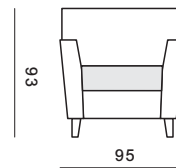

# tythe knole

**Seriously Sofas**

3 SEAT SOFA

2.5 SEAT SOFA

2 SEAT SOFA

LOVE CHAIR

CHAIR

**Options available:** This model can be fully bespoke to create your own depth, height and/or width requirements for comfort and customised according to your style.

**Options available at extra cost:** Custom made sizes. Choice of cushions - seats and backs in feather & seats only in foam core and feather wrap. Scatter cushions.

**Shown model:** Tythe Knole

Type	Width	Height	Depth
3 seat sofa	212	93	95
2.5 seat sofa	187	93	95
2 seat sofa	161	93	95
Love chair	136	93	95
Chair	95	93	95

\* all measurements are in cm