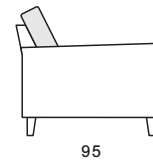

# tythe knole

**Seriously Sofas**

3 SEAT SOFA

2.5 SEAT SOFA

2 SEAT SOFA

LOVE CHAIR

CHAIR

**Options available:** This model can be fully bespoke to create your own depth, height and/or width requirements for comfort and customised according to your style.

**Options available at extra cost:** Custom made sizes. Choice of cushions - seats and backs in feather & seats only in foam core and feather wrap. Scatter cushions.

**Shown model:** Tythe Knole

Type	Width	Height	Depth
3 seat sofa	212	93	95
2.5 seat sofa	187	93	95
2 seat sofa	161	93	95
Love chair	136	93	95
Chair	95	93	95

\* all measurements are in cm