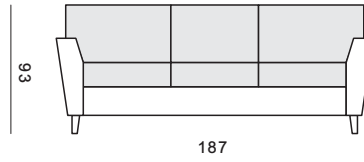

# tythe knole

**Seriously Sofas**

3 SEAT SOFA

2.5 SEAT SOFA

2 SEAT SOFA

LOVE CHAIR

CHAIR

## Product description

High quality, hand-crafted, English-made traditional sofa. Supportive and stylish "best that is British" seating.

**Standard specification:** Available in low arm or a traditional high arm. Hollow fibre back cushion. A hollow fibre or fibre wrapped foam base cushion. Fitted cover piped or top stitched. Choice of two finials. Choice of feet in a variety of polishes and finishes.

**Options available:** This model can be fully bespoke to create your own depth, height and/or width requirements for comfort and customised according to your style.

**Options available at extra cost:** Custom made sizes. Choice of cushions - seats and backs in feather & seats only in foam core and feather wrap. Scatter cushions.

**Shown model:** Tythe Knole

Type	Width	Height	Depth
3 seat sofa	212	93	95
2.5 seat sofa	187	93	95
2 seat sofa	161	93	95
Love chair	136	93	95
Chair	95	93	95

\* all measurements are in cm