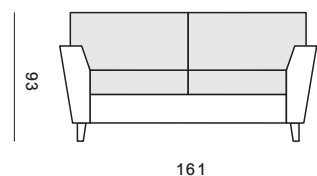

# tythe knole

**Seriously Sofas**

3 SEAT SOFA

2.5 SEAT SOFA

2 SEAT SOFA

LOVE CHAIR

CHAIR

## Product description

High quality, hand-crafted, English-made traditional sofa. Supportive and stylish "best that is British" seating.

**Standard specification:** Available in low arm or a traditional high arm. Hollow fibre back cushion. A hollow fibre or fibre wrapped foam base cushion. Fitted cover piped or top stitched. Choice of two finials. Choice of feet in a variety of polishes and finishes.

**Options available:** This model can be fully bespoke to create your own depth, height and/or width requirements for comfort and customised according to your style.

**Options available at extra cost:** Custom made sizes. Choice of cushions - seats and backs in feather & seats only in foam core and feather wrap. Scatter cushions.

**Shown model:** Tythe Knole

Type	Width	Height	Depth
3 seat sofa	212	93	95
2.5 seat sofa	187	93	95
2 seat sofa	161	93	95
Love chair	136	93	95
Chair	95	93	95

\* all measurements are in cm