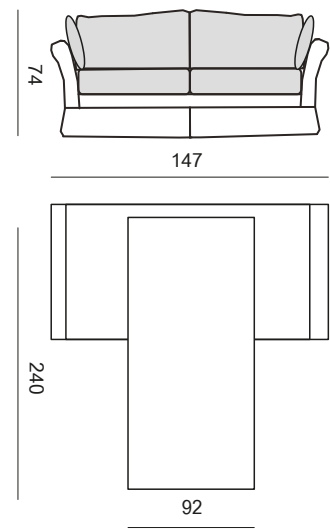

warnock sofa bed

warnock sofa bed

Large

Medium

Small

Product Description

An English designed and made (in Long Eaton, Derbyshire) upholstery selection showcasing a range of modern designs. This range is offered in hardwood frames and standard sizes, in any fabric or leather. As the pieces are individually made they can be altered to your bespoke specification. This model is a modern take on a traditional classic and may be made as a sofa bed. A small sofa starts at £1,299; a medium sofa starts at £1,399 and a large sofa starts at £1,499. The matching armchair starts at £699. This model is available to purchase through our 'shop online' section.

CHAIR

Product Specification

Standard specification: Hardwood frame. Mesh top coil sprung unit. Webbed back. Super wrap base cushions. Fibre back cushions. 2 x scatter cushions, feather and 2 x bolsters, feather, included.

Options available at extra cost: Bolt on arms. Custom made sizes. Additional scatters and/or bolsters. Can be made as a sofa bed with a sprung, regular use mattress (for an extra £350) as follows: Small sofa = single mattress (approx 92cm x 180cm), medium sofa = double mattress (approx 132cm x 180cm) and large sofa = queen size mattress (approx 140cm x 180cm). The bed clearance when open is approx 140cm.

Shown model: Warnock

Type	Width	Height	Depth	Mattress size
Large sofa	218	74	104	140 x 240
Medium sofa	188	74	91	132 x 240
Small sofa	147	74	91	92 x 240
Chair	102	74	91	

please note all measurements are in centimetres