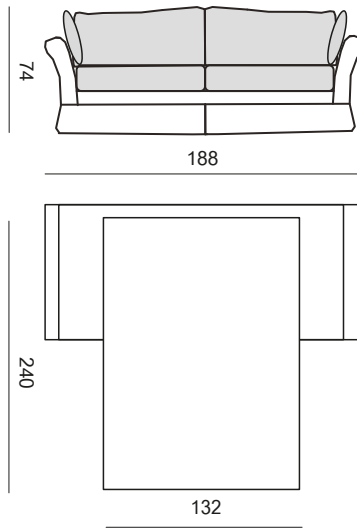

warnock sofa bed

warnock sofa bed

Large

Medium

Small

Product Description

An English designed and made (in Long Eaton, Derbyshire) upholstery selection showcasing a range of modern designs. This range is offered in hardwood frames and standard sizes, in any fabric or leather. As the pieces are individually made they can be altered to your bespoke specification. This model is a modern take on a traditional classic and may be made as a sofa bed. A small sofa starts at £1,299; a medium sofa starts at £1,399 and a large sofa starts at £1,499. The matching armchair starts at £699. This model is available to purchase through our 'shop online' section.

CHAIR

Product Specification

Standard specification: Hardwood frame. Mesh top coil sprung unit. Webbed back. Super wrap base cushions. Fibre back cushions. 2 x scatter cushions, feather and 2 x bolsters, feather, included.

Options available at extra cost: Bolt on arms. Custom made sizes. Additional scatters and/or bolsters. Can be made as a sofa bed with a sprung, regular use mattress (for an extra £350) as follows: Small sofa = single mattress (approx 92cm x 180cm), medium sofa = double mattress (approx 132cm x 180cm) and large sofa = queen size mattress (approx 140cm x 180cm). The bed clearance when open is approx 140cm.

Shown model: Warnock

Type	Width	Height	Depth	Mattress size
Large sofa	218	74	104	140 x 240
Medium sofa	188	74	91	132 x 240
Small sofa	147	74	91	92 x 240
Chair	102	74	91	

please note all measurements are in centimetres