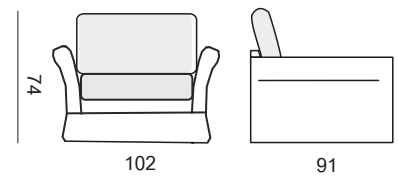

warnock sofa bed

warnock sofa bed

Large

Medium

Small

Product Description

An English designed and made (in Long Eaton, Derbyshire) upholstery selection showcasing a range of modern designs. This range is offered in hardwood frames and standard sizes, in any fabric or leather. As the pieces are individually made they can be altered to your bespoke specification. This model is a modern take on a traditional classic and may be made as a sofa bed. A small sofa starts at £1,299; a medium sofa starts at £1,399 and a large sofa starts at £1,499. The matching armchair starts at £699. This model is available to purchase through our 'shop online' section.

CHAIR

Product Specification

Standard specification: Hardwood frame. Mesh top coil sprung unit. Webbed back. Super wrap base cushions. Fibre back cushions. 2 x scatter cushions, feather and 2 x bolsters, feather, included.

Options available at extra cost: Bolt on arms. Custom made sizes. Additional scatters and/or bolsters. Can be made as a sofa bed with a sprung, regular use mattress (for an extra £350) as follows: Small sofa = single mattress (approx 92cm x 180cm), medium sofa = double mattress (approx 132cm x 180cm) and large sofa = queen size mattress (approx 140cm x 180cm). The bed clearance when open is approx 140cm.

Shown model: Warnock

Type	Width	Height	Depth	Mattress size
Large sofa	218	74	104	140 x 240
Medium sofa	188	74	91	132 x 240
Small sofa	147	74	91	92 x 240
Chair	102	74	91	

please note all measurements are in centimetres