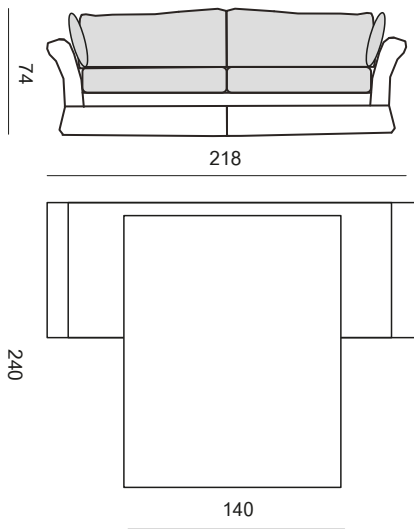

warnock sofa bed

warnock sofa bed

Large

Medium

Small

Product Description

An English designed and made (in Long Eaton, Derbyshire) upholstery selection showcasing a range of modern designs. This range is offered in hardwood frames and standard sizes, in any fabric or leather. As the pieces are individually made they can be altered to your bespoke specification. This model is a modern take on a traditional classic and may be made as a sofa bed. A small sofa starts at £1,299; a medium sofa starts at £1,399 and a large sofa starts at £1,499. The matching armchair starts at £699. This model is available to purchase through our 'shop online' section.

CHAIR

Product Specification

Standard specification: Hardwood frame. Mesh top coil sprung unit. Webbed back. Super wrap base cushions. Fibre back cushions. 2 x scatter cushions, feather and 2 x bolsters, feather, included.

Options available at extra cost: Bolt on arms. Custom made sizes. Additional scatters and/or bolsters. Can be made as a sofa bed with a sprung, regular use mattress (for an extra £350) as follows: Small sofa = single mattress (approx 92cm x 180cm), medium sofa = double mattress (approx 132cm x 180cm) and large sofa = queen size mattress (approx 140cm x 180cm). The bed clearance when open is approx 140cm.

Shown model: Warnock

Type	Width	Height	Depth	Mattress size
Large sofa	218	74	104	140 x 240
Medium sofa	188	74	91	132 x 240
Small sofa	147	74	91	92 x 240
Chair	102	74	91	

please note all measurements are in centimetres